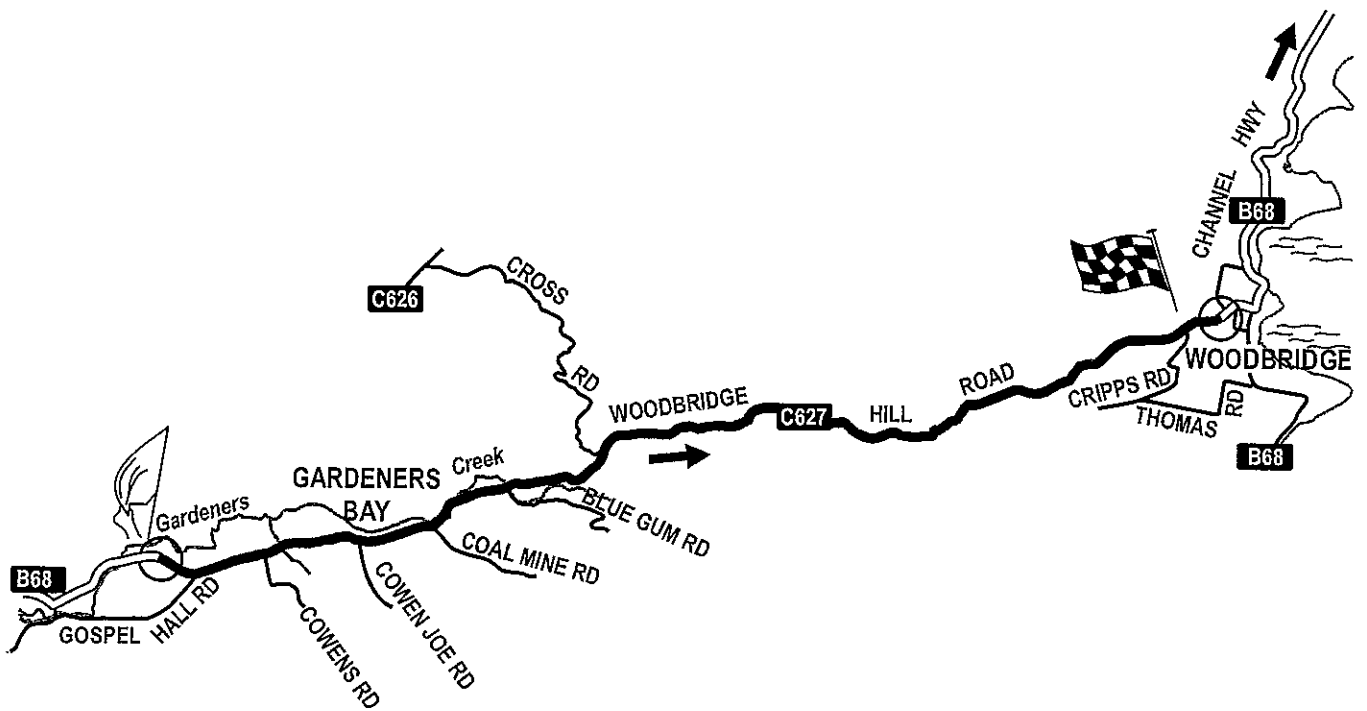

WOODBIDGE

- Road stage
- Targa stage
- Other roads