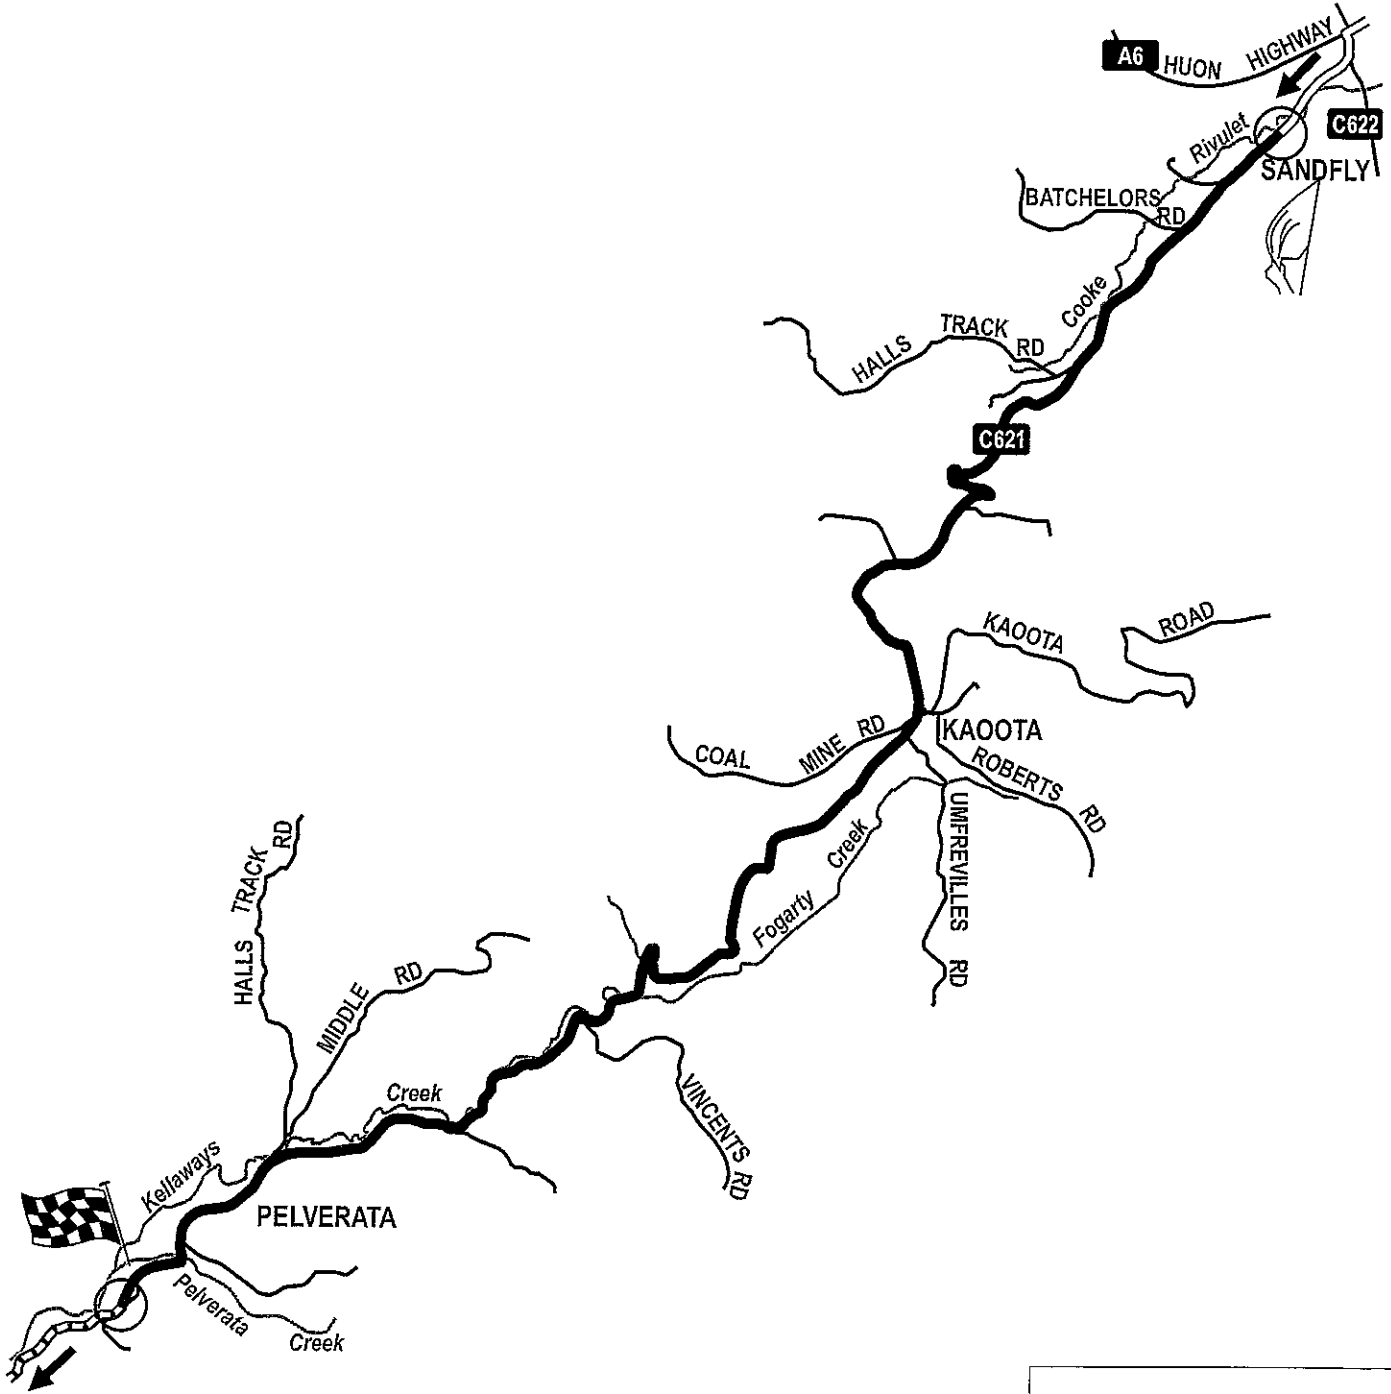

PELVERATA

- Road stage
- Targa stage
- Other roads