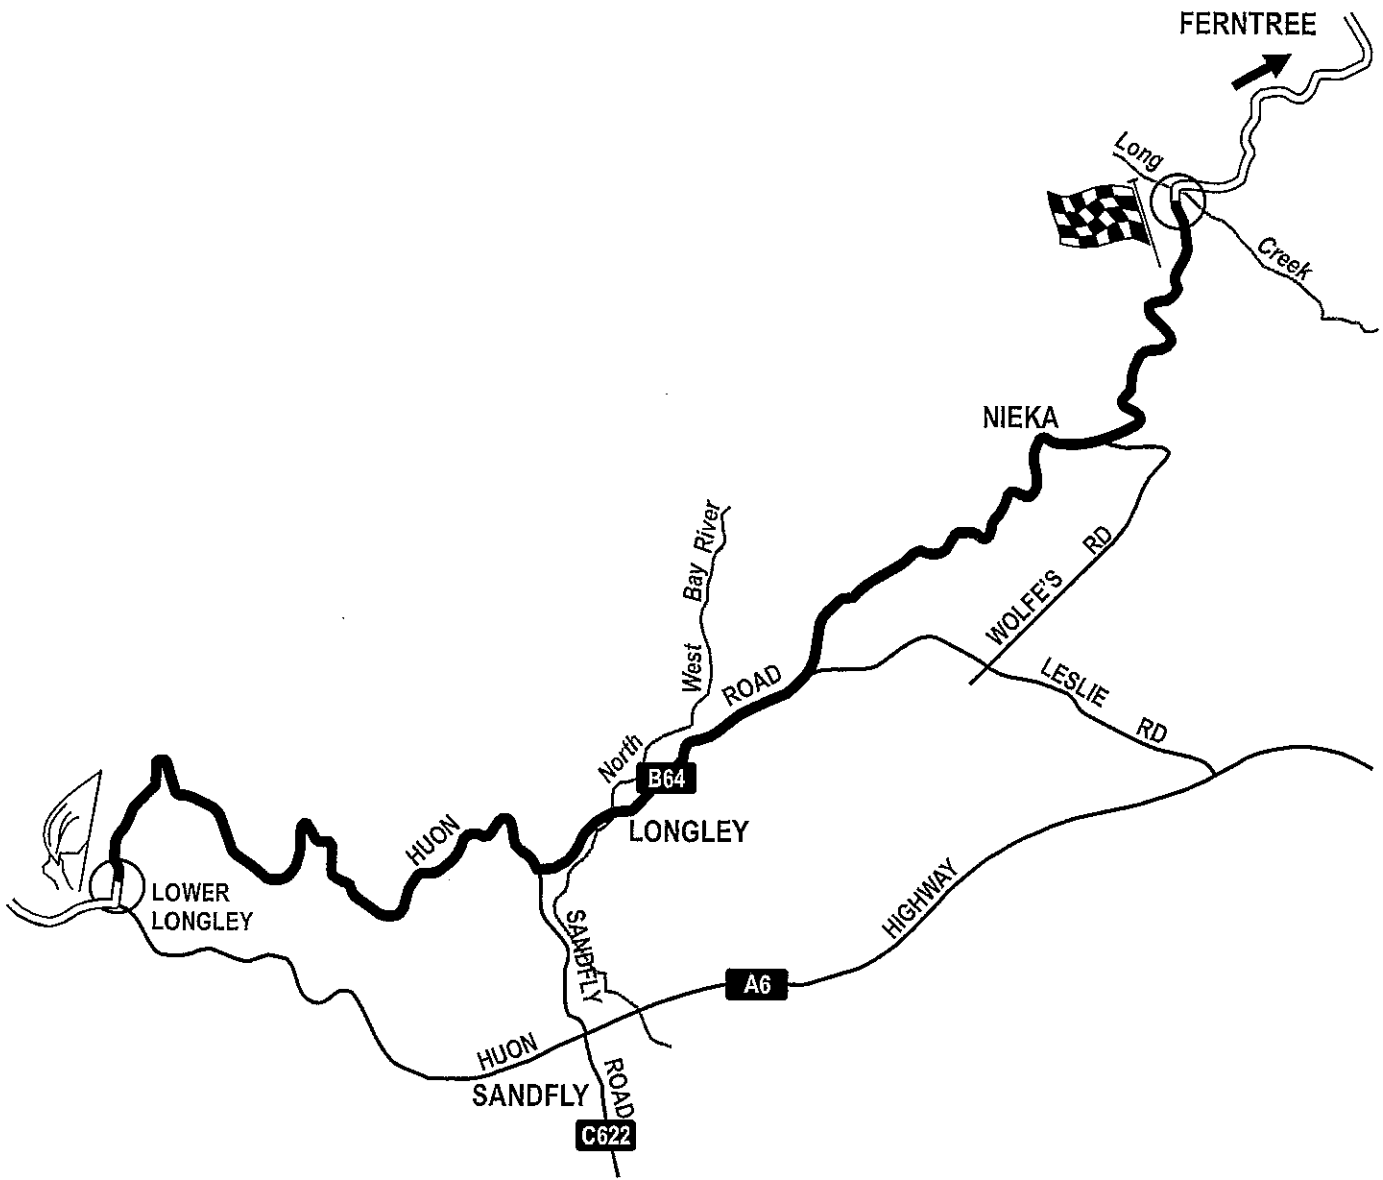

LONGLEY

- Road stage
- Targa stage
- Other roads