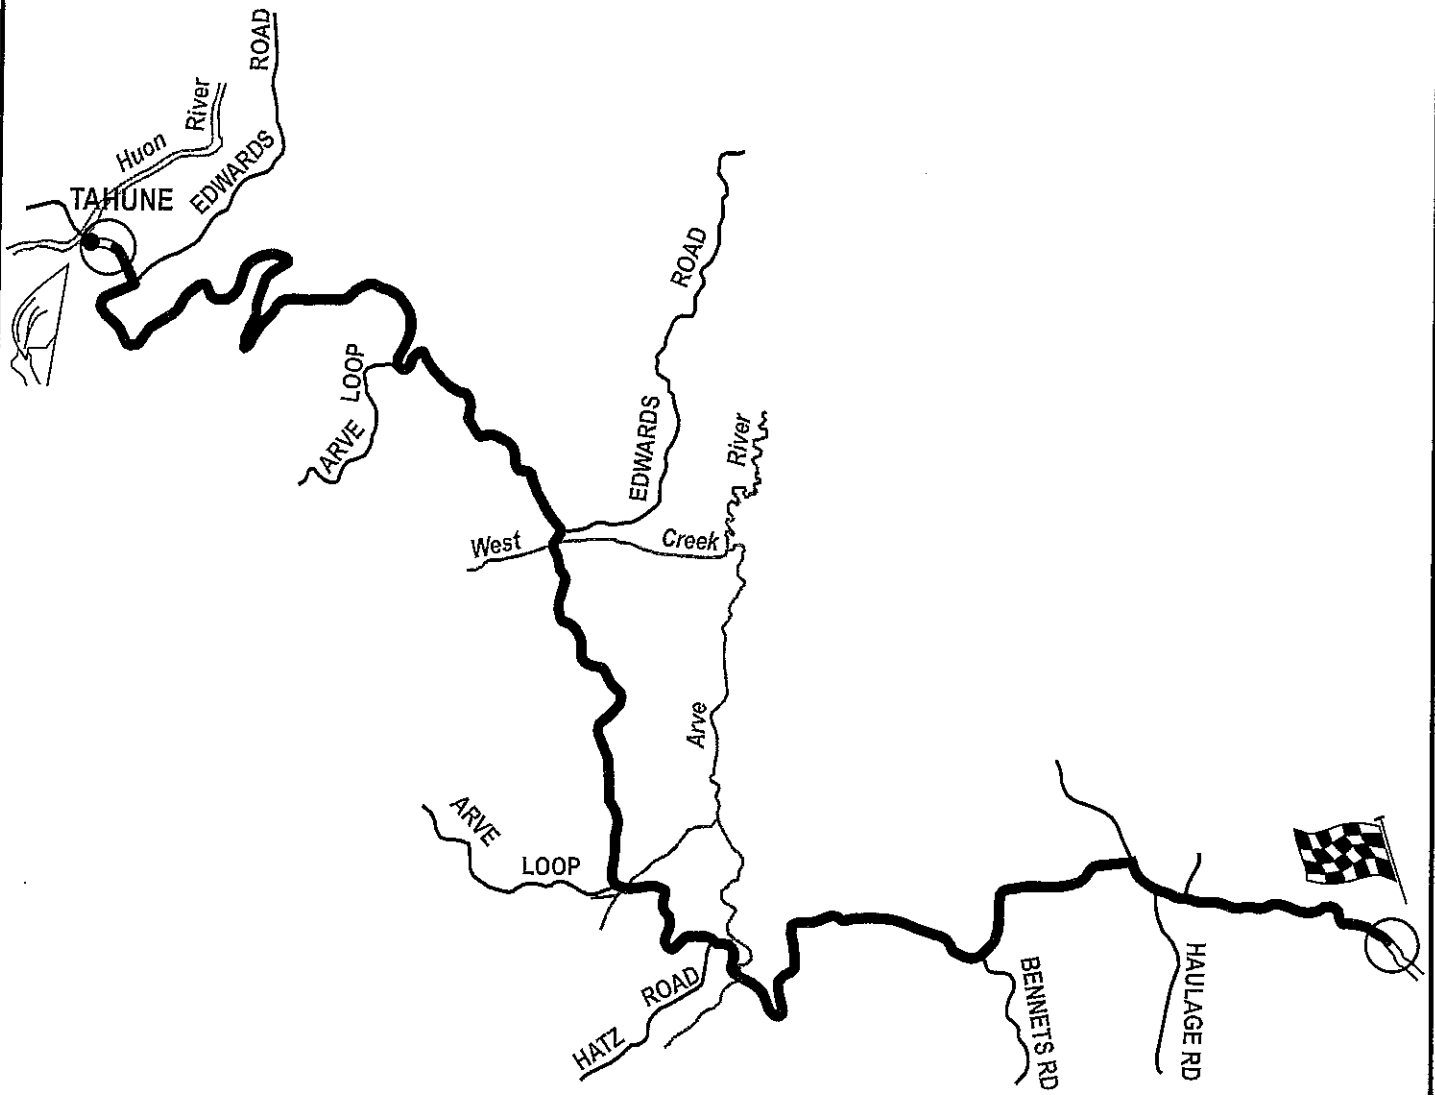

Mark Perry
Event Director
15 November 2009

AIR WALK

- Road stage
- Targa stage
- Other roads