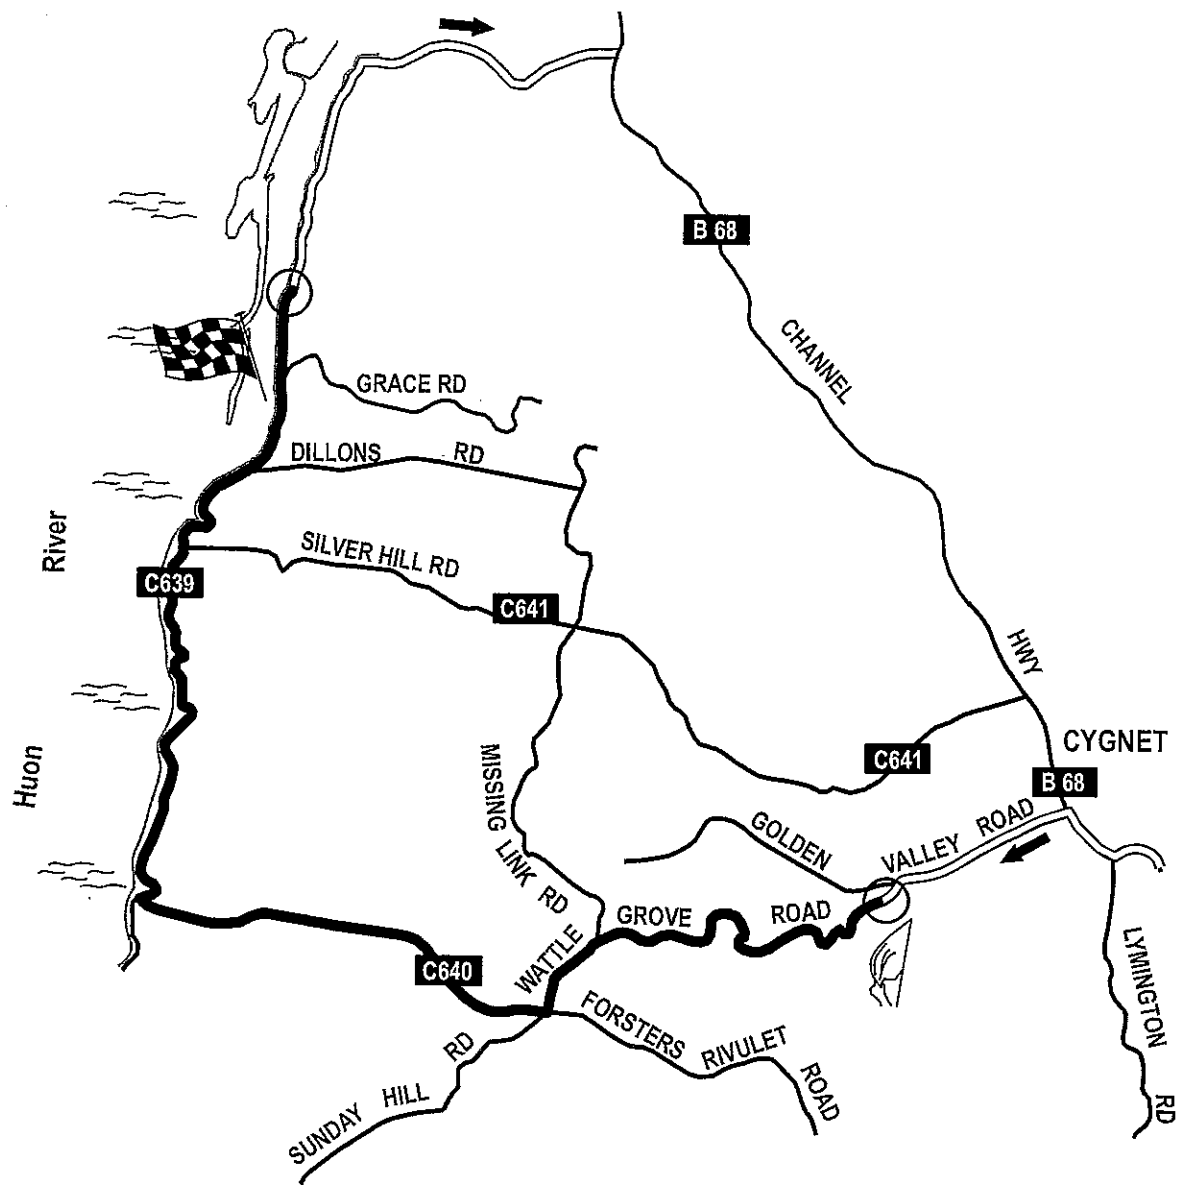

CYGNET

- Road stage
- Targa stage
- Other roads